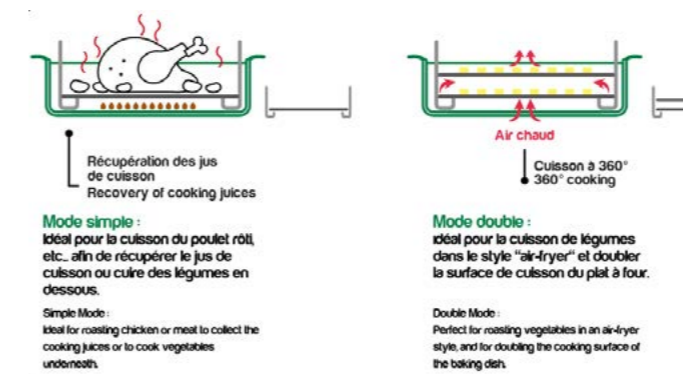

*Compatible only with the large adjustable dish

Designation	Reference	EAN	Dimensions (cm)	Sold per
The Incredible double rack of the adjustable dish	MJPFGRIL	3760341307790	31 x 23,5 x 6,7	2

Recipe book

120 recipes to discover all the possibilities offered by this ingenious utensil

FR