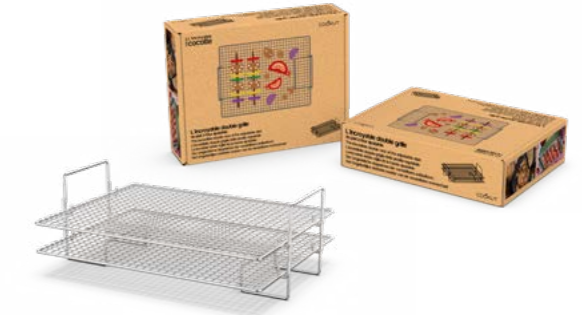

- Includes:**
2 stackable stainless steel cooking racks
2 stainless steel stands

*Compatible only with the large adjustable dish

Designation	Reference	EAN	Dimensions (cm)	Sold per
The Incredible double rack of the adjustable dish	MJPFGRIL	3760341307790	31 x 23,5 x 6,7	2