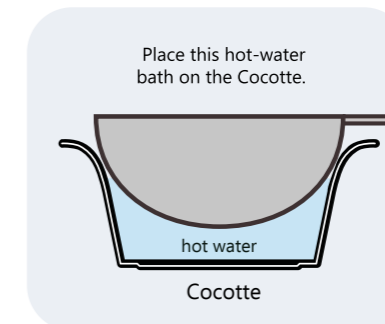

HOT-WATER BATH 24 CM / 9.5 IN

FR EN IT DE ES NL

MJ24BAIN
24 cm / 9.5 in

Place this hot-water bath on the Cocotte.

hot water

Cocotte

Reference	Designation	EAN	Dimensions (cm)	Sold per	Material
MJ24BAIN	Hot-water bath 24 CM / 9.5 IN	3760195160558	33 x 26 x 12	2	Stainless steel