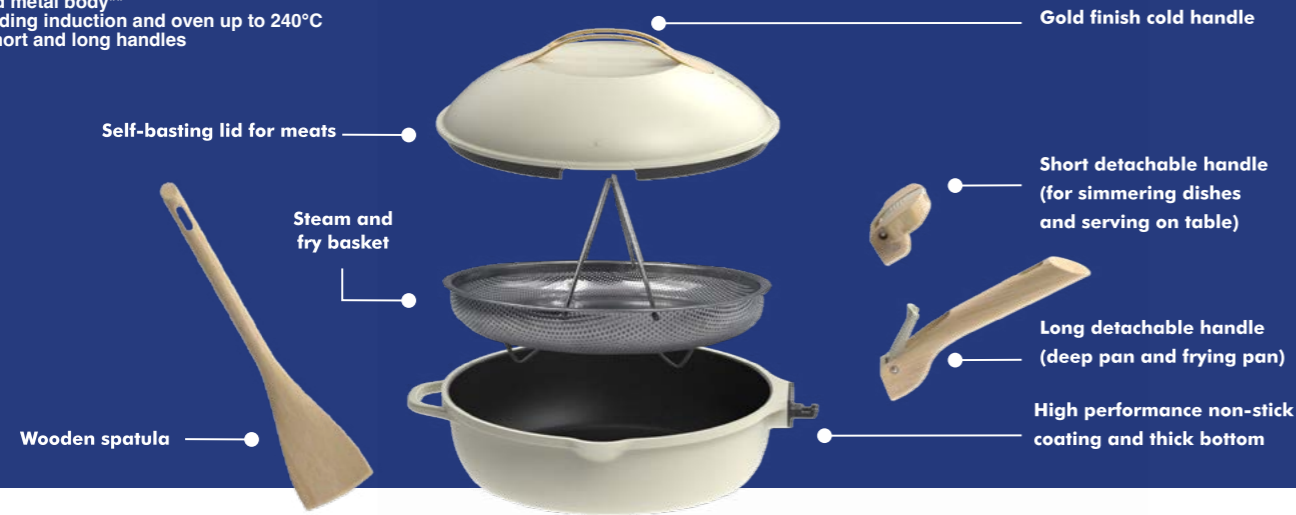

THE FABULOUS

FR EN IT DE ES NL

The all-purpose pan that replaces 8 utensils

Fried eggs, roast chicken, steamed vegetables, veal stew, cakes... Anything is possible!

THE FABULOUS PETITE

24 cm : 3,4 in - 3 litres / 3.1 Qt
For 1 to 6 servings

THE FABULOUS

28 cm : 11 in - 4,5 litres / 4.2 Qt
For 1 to 8 servings

Light
Fat-free cooking
Non-stick coating
PFAS* free coating
100% recycled metal body**
All hobs including induction and oven up to 240°C
Removable short and long handles
Cold handles

PFAS FREE
Mineral coating*
100% RECYCLED
metal body**

PAN & DEEP PAN - Steaks - Eggs - Deeped vegetables - Fish - Ratatouilles - Pancakes	DUTCH OVEN & SAUCEPAN - Simmered dishes - Pasta - Risottos - Soups - Roasts - Tajines - Mashed potatoes
STEAM & FRYER - Steamed vegetables - Steamed fish - Ravioli - French fries - Tempura - Doughnuts	CAKE PAN & OVEN DISH - Roast chicken - Beef ribs - Roast leg of lamb - Gratins - Breads - Pies - Cakes