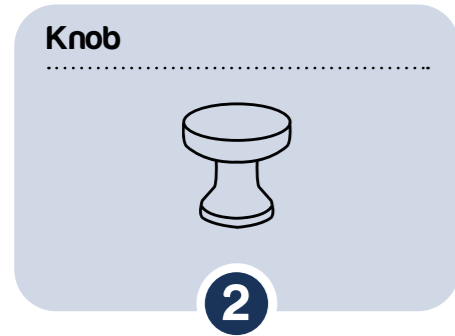

Choose your lid handle

All the knobs are compatible with the oven except the glass handle* and the wooden handle*.

Floral Scandinavia