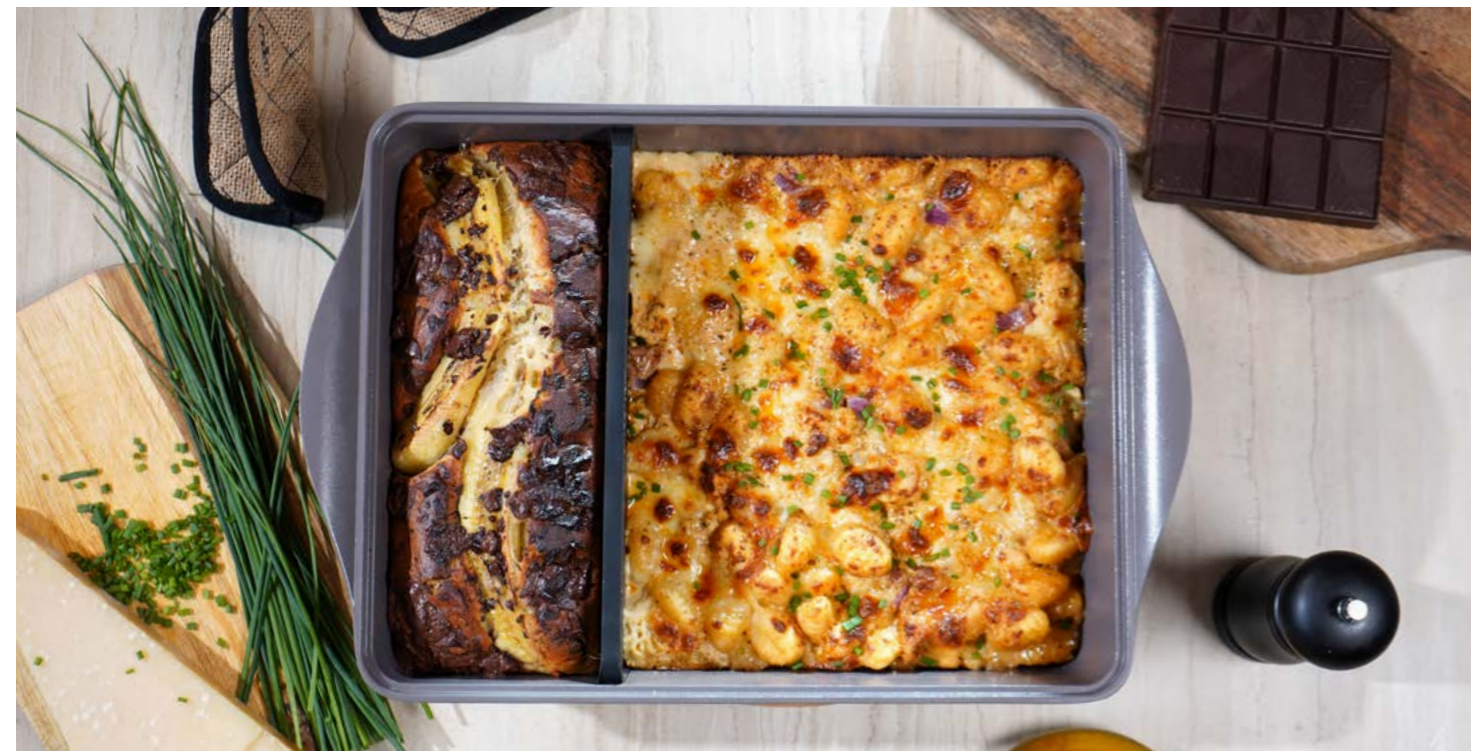

*compatible with both dish sizes

FR EN IT DE ES NL

The large dish

40 x 27 cm

reddot winner 2025

The small Incredible adjustable dish

The dish that adapts to all your needs

The small dish, the only dish you need for small ovens. Thanks to its patented separator, it adapts to all your needs. Prepare gratins, cakes, or even two sweet and savoury cakes at the same time, a dish with a vegetarian side and a meat version on the other. You'll make everyone happy and the possibilities are endless!