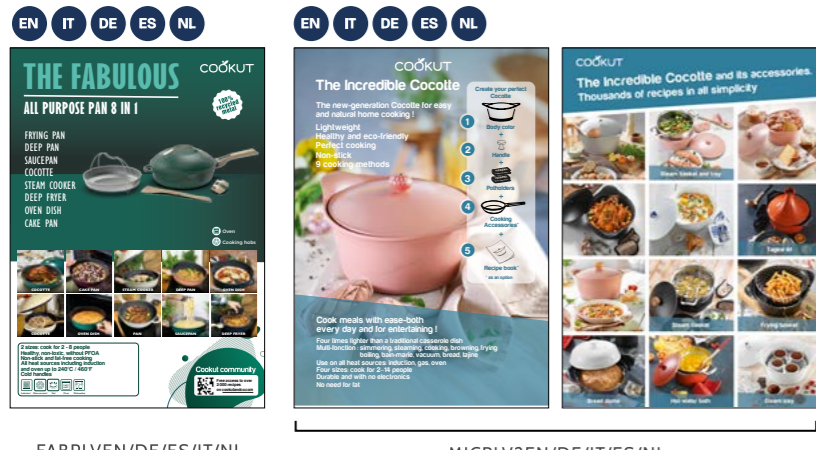

FABPLVEN/DE/ES/IT/NL MJCLV2EN/DE/IT/ES/NL