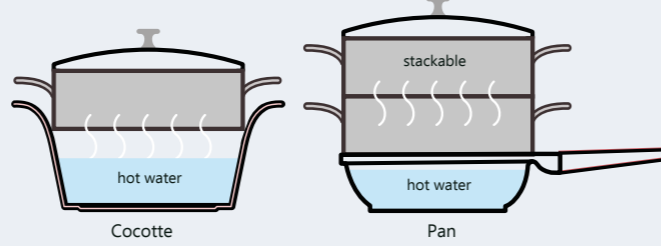

Place this steam basket on the top of the pan or the Cocotte.

The basket is compatible with the steam tray and bamboo baskets.

Included : sieve for semolina, rice...