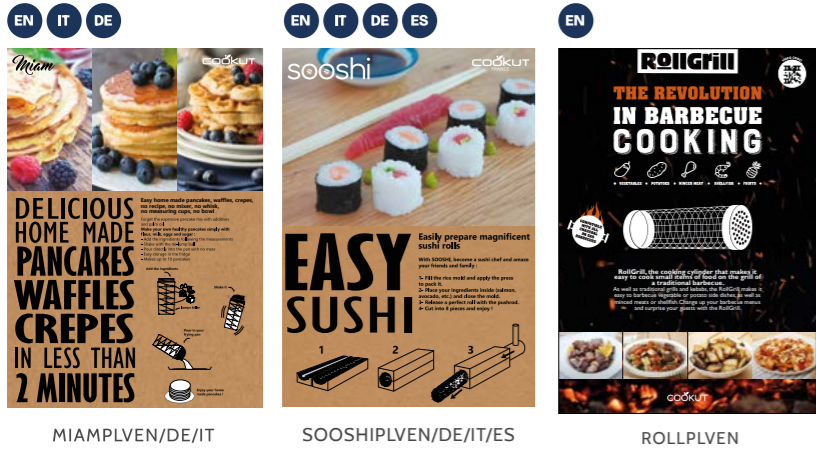

Language	Reference	EAN	Dimensions		
English	MIAMPLVEN	3760195165768	A4		
	SOOSHIPLVEN	3760195166710			
	MJCLV2EN	6660195161777			
	LUMIPLVEN	3760195165881			
	MOJOPLVEN	3760341303600			
	MAGICPLVEN	3760341303662			
	GRAHAMPLVEN	6660195161838			
	FABPLVEN	6660195161890			
	ROLLPLVEN	6660195162262			
	FPATPLVEN	6660195162637			
German	MIAMPLVDE	6660195160312	A4		
	SOOSHIPLVDE	3760195166741			
	MJCLV2DE	6660195161784			
	MOJOPLVDE	3760341303617			
	MAGICPLVDE	3760341303679			
	GRAHAMPLVDE	6660195161876			
	FABPLVDE	6660195161937			
	FPATPLVDE	6660195162910			
	FPAPPLVDE	6660195162965			
	Italian	MIAMPLVIT		6660195160336	A4
SOOSHIPLVIT		3760195166727			
MJCLV2IT		6660195161807			
MOJOPLVIT		3760341303624			
GRAHAMPLVIT		6660195161845			
FABPLVIT		6660195161906			
MJPFPLVIT		6660195160602			
FPATPLVIT		6660195162897			
FPAPPLVIT		6660195162941			
Spanish		MJCLV2ES	6660195161951	A4	
	SOOSHIPLVES	6660195161968			
	MAGICPLVES	6660195161944			
	MOJOPLVES	3760341303631			
	GRAHAMPLVES	6660195161852			
	FABPLVES	6660195161913			
	MJCLV2NL	6660195161951			
	MOJOPLVNL	3760341303648			
	MAGICPLVNL	3760341303709			
	Dutch	GRAHAMPLVNL	6660195161869		A3
FABPLVNL		6660195161920			
FPATPLVNL		6660195162927			
FPAPPLVNL		6660195162972			
		6660195162972