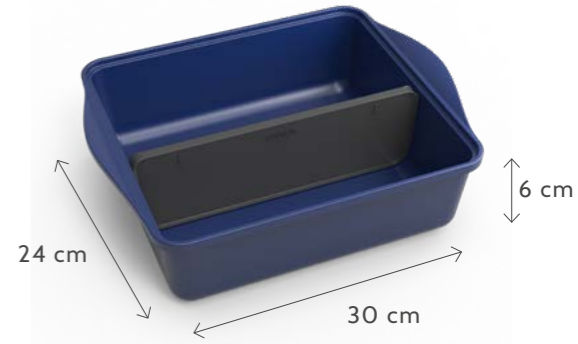

Material:
Baking dish: 100% metal and ceramic coating
Separator: silicone and tempered glass

Colour	Designation	Reference	EAN	Packaging dimensions (cm)	Sold per
●	The Incredible small adjustable dish Includes a separator	MJPFBC	3760341307721	32,5 x 26,5 x 9,5	2
●		MJPFNO	3760341307745		
●		MJPFGR	3760341307752		
●		MJPFRO	3760341307769		
●		MJPFVE	3760341307783		
●	Separator only	MJPFSEP	3760341307011	25.5 x 8 x 1.5	4

*compatible with both dish sizes

FR EN IT DE ES NL

The small dish

24 x 30 cm

NEW

The Incredible cooking dome

NEW

FR EN IT DE ES NL