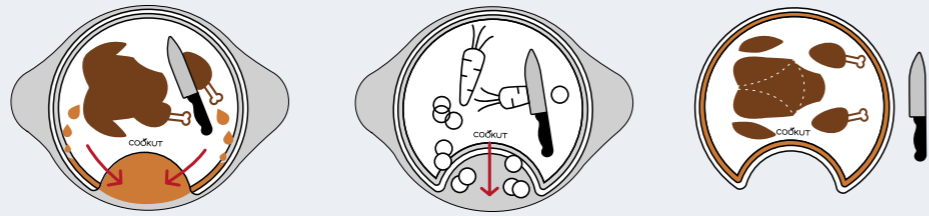

CUTTING BOARD 24/28 CM - 9.5/11 IN

FR EN IT DE ES NL

Placed the cutting board on the top of the Cocotte to :

- Cut meat and collect the juice in the Cocotte.
- Cut your food and make it fall easily into the Cocotte.

The board features a juice groove ideal to serve the dish on the table.

Reference	Designation	EAN	Dimensions (cm)	Sold per	Material
MJ24PAD	Cutting board 24 CM / 9.5 IN	3760341301019	25 x 25 x 2	4	Beech wood
MJ28PAD	Cutting board 28 CM / 11 IN	3760341301026	29 x 29 x 2		

WOODEN UTENSILS SET FOR COCOTTE

Spoon and ladle