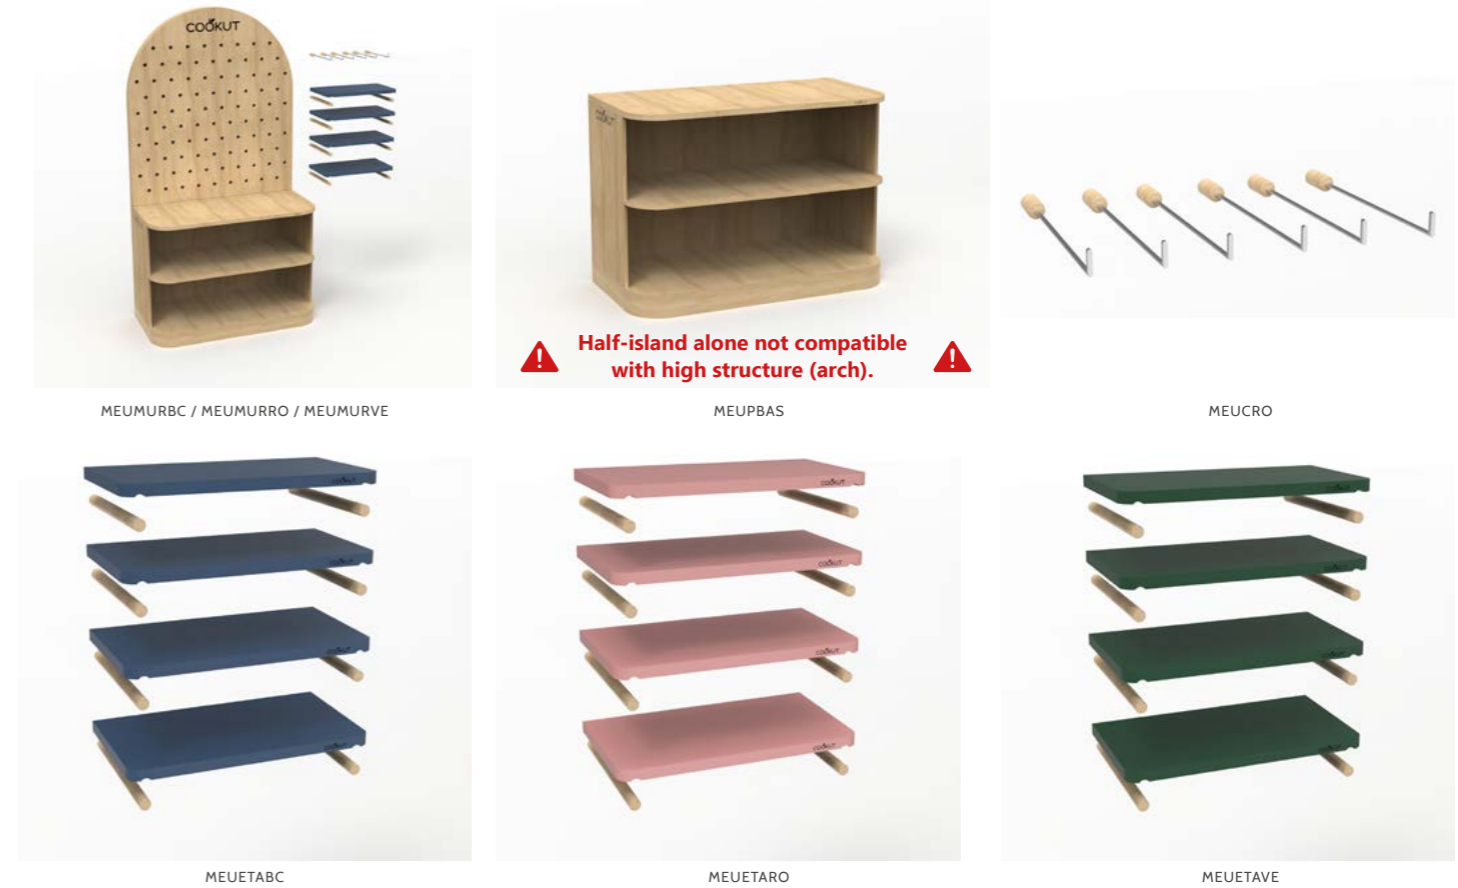

Colour	Designation	Reference	EAN	Dimensions	Sold per
Blueberry	Integral furniture kit (with shelves + brackets + hooks) - Blueberry	MEUMURBC		220 x 60 x 120 cm	1
Marshmallow	Integral furniture kit (with shelves + brackets + hooks) - Marshmallow	MEUMURRO		220 x 60 x 120 cm	
Fern	Integral furniture kit (with shelves + brackets + hooks) - Fern	MEUMURVE		220 x 60 x 120 cm	
	Bottom furniture only	MEUBAS	3760341307103	120 x 60 x 85 cm	
	6 furniture hooks	MEUCRO	3760341307110	33 cm x 2.5 Ø	
Blueberry	4 shelves + 10 brackets - Blueberry	MEUETABC	3760341307127	30 x 55 cm	
Marshmallow	4 shelves + 10 brackets - Marshmallow	MEUETARO	3760341307134	30 x 55 cm	
Fern	4 shelves + 10 brackets - Fern	MEUETAIVE	3760341307141	30 x 55 cm	

Self-assembly furniture. Instructions included.