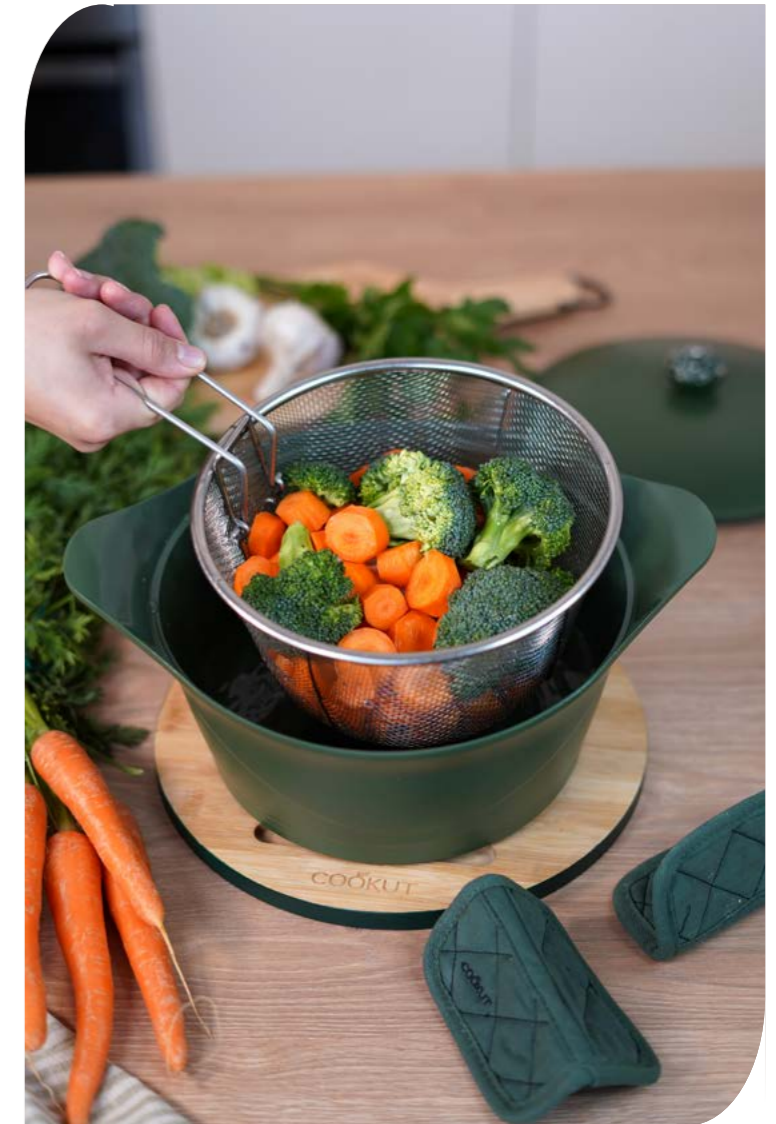

Accessories for the Incredible Cocotte, saucepans and pans

FR EN IT DE ES NL

STEAM BASKET 24/28 CM - 9.5/11 IN

Place this steam basket on the top of the pan or the Cocotte.

The basket is compatible with the steam tray and bamboo baskets.

Included : sieve for semolina, rice...

Reference	Designation	EAN	Dimensions (cm)	Sold per	Material
MJ24COUS	Steam basket 24 CM - 9.5 IN	3760195169957	34 x 26 x 8	2	Stainless steel
MJ28COUS	Steam basket 28 CM - 11 IN	3760195169964	39 x 30 x 9		
MJ33COUS	Steam basket 33 CM - 13 IN (without sieve)*	3760341305482	43 x 27 x 8		

PERFORATED SHEETS FOR STEAM COOKING - COMPATIBLE WITH ALL SIZES

Pack of 40 sheets compatible with steam tray, steam basket and bamboo steamer

FR EN IT DE ES NL

Reference	Designation	EAN	Dimensions (cm)	Sold per	Material
MJCPCV	Perforated sheets for steam cooking	3760341301323	27 x 27	12 x set of 40 papers	baking paper

FRYING AND COOKING BASKET 24/28 CM - 9.5/11 IN

Perfect to boil and / or deep fry vegetables and pasta...

FR EN IT DE ES NL

Easy to store thanks to the foldable and detachable handle.

Reference	Designation	EAN	Dimensions (cm)	Sold per	Material
MJ24PCF	Frying and cooking basket 24 CM / 9.5 IN	3760341300975	25 x 25 x 10	4	Stainless steel
MJ28PCF	Frying and cooking basket 28 CM / 11 IN	3760341300982	29 x 29 x 10		

STEAM TRAY 24/28 CM - 9.5/11 IN

FR EN IT DE ES NL

Place this steam tray at the bottom of the Cocotte.

The steam tray is compatible with the steam basket and bamboo baskets.

Reference	Designation	EAN	Dimensions (cm)	Sold per	Material
MJ24VAP	Steam tray 24 CM - 9.5 IN	3760195160572	21.5 x 21.5 x 5	4	Stainless steel
MJ28VAP	Steam tray 28 CM - 11 IN	3760195160589	25.5 x 25.5 x 5	4	

BAMBOO STEAMER 24/28 CM - 9.5/11 IN

Set of 2 baskets

FR EN IT DE ES NL

Place the baskets on the top of the Cocotte and cover with the lid.