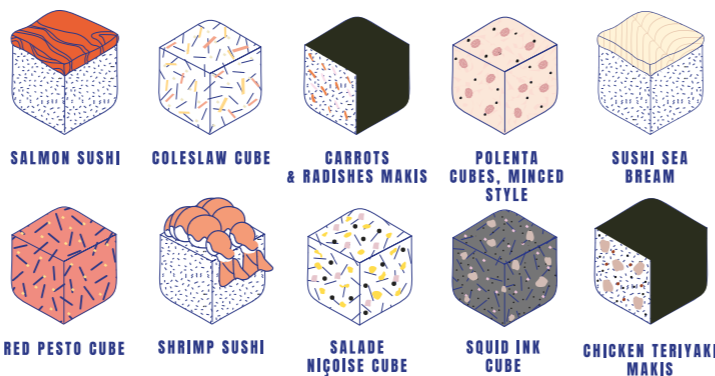

100 DELICIOUS CUBE RECIPES