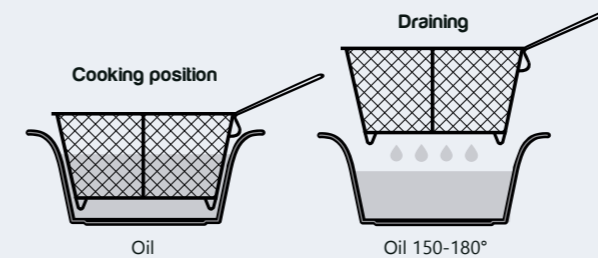

FRYING AND COOKING BASKET 24/28 CM - 9.5/11 IN

Perfect to boil and / or deep fry vegetables and pasta...

FR EN IT DE ES NL

MJ24PCF
24 cm / 9.5 in

MJ28PCF
28 cm / 11 in

Easy to store thanks to the foldable and detachable handle.