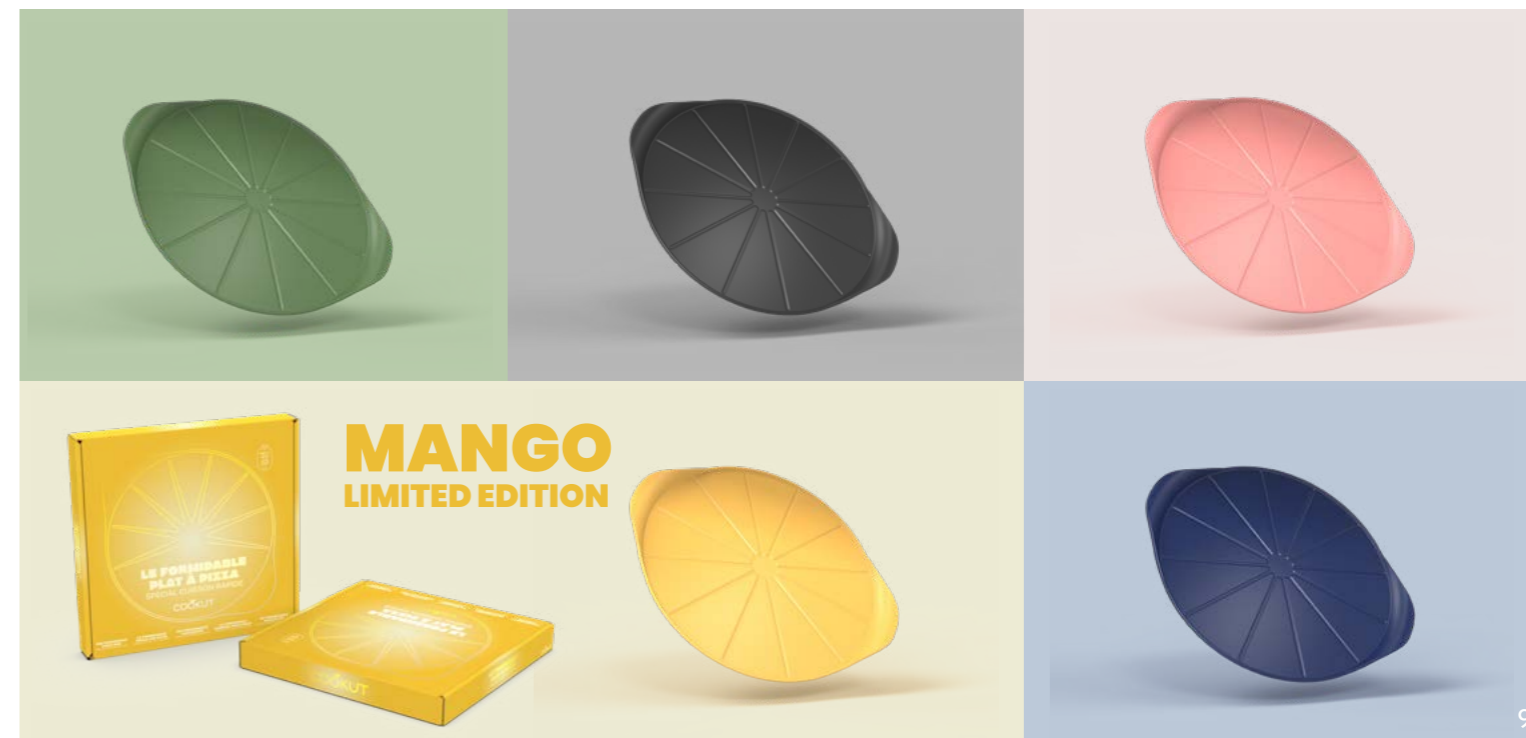

THE FORMIDABLE PIZZA PAN

SPECIALLY DESIGNED FOR FAST

NEW

With The Formidable Pizza Pan, you no longer need to preheat your tray to achieve quick, perfectly crispy results in under 15 minutes!
This special baking dish is made from 100% recycled cast iron: ultra-light and coated with a PFAS-free mineral non-stick surface. You can prepare and spread your pizza dough directly on the dish with zero sticking, then slide it into the oven effortlessly with one hand!

- Ultra-lightweight
- PFAS-free
- 100% recycled metal body
- Mineral non-stick coating
- No added fat needed
- Easy to clean, won't stain

Material:
Pizza pan : 100% recycled metal with non-stick mineral coating
Pizza cutter: wood

Includes:
1 pizza pan
1 wooden pizza cutter specially designed for mineral coatings

Colour	Designation	Reference	EAN	Packaging dimensions (cm)	Sold per
●	The Formidable Pizza pan 33 cm diameter	FPAPBC	3760341308001	33,5 x 33 x 3,5	2
●		FPAPNO	3760341308025		
●		FPAPRO	3760341308049		
●		FPAPVE	3760341308056		
●		FPAPJA	3760341308063		
●	Scratch-resistant Pizza cutter	FPAPC	3760341308261	16 x 12 x 3	6

12.5 cm x 10 cm x 2 cm

Pizza cutter: special anti-scratch mineral coating, also sold separately

MANGO

LIMITED EDITION

THE FABULOUS

2025 LIMITED EDITION

NEW

FR EN IT DE ES NL