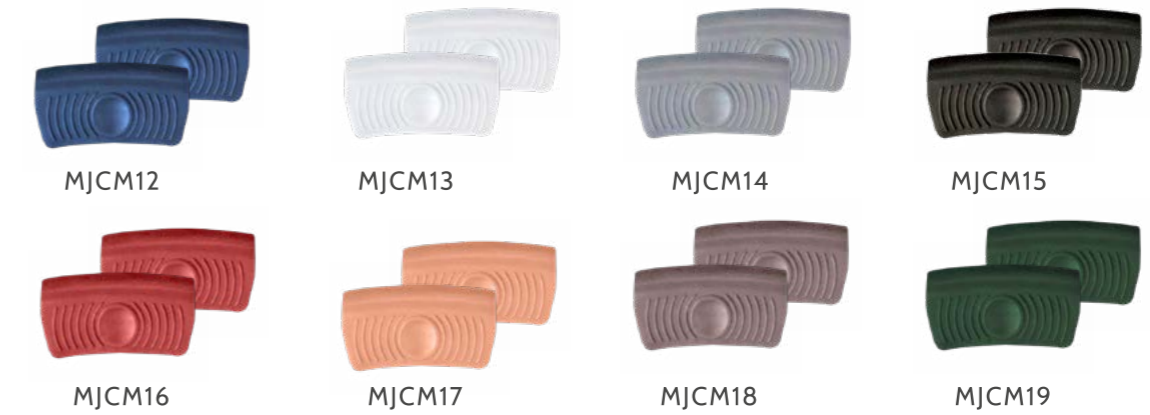

NEW

NEW

NEW

Wooden easel display for 20 handles / without handle 5 languages EN - FR - IT - DE - ES Free display with the purchase of 12 handles.

MJCPP

Choose your potholders

PAIR OF POTHOLDERS FOR COCOTTE

PAIR OF SILICONE POTHOLDERS FOR COCOTTE