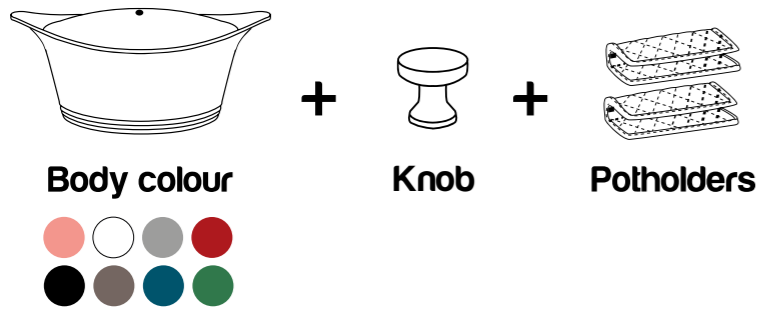

Customizable Cocotte cookware

Create your unique cocotte of thousands of options

Minimal Cocotte kit (20 / 24 / 28 ou 33 cm)