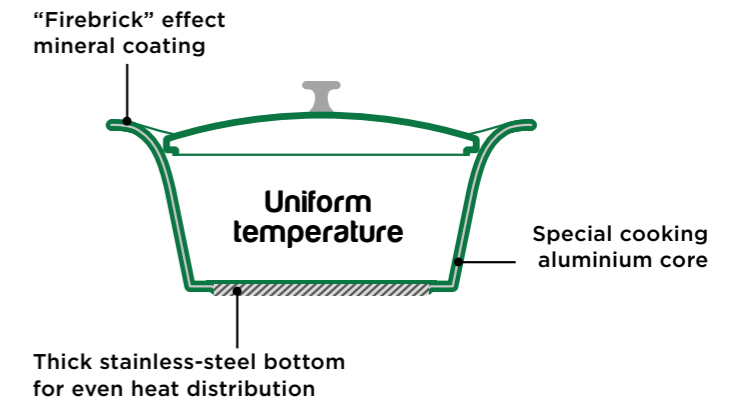

8 cooking methods open up thousands of recipes

- Simmer
- Steam
- Brown
- Fry
- Boil
- Hot-water bath
- Bread
- Tagine

Technology designed for perfect cooking

Thanks to the materials used and its exclusive design, the Incredible Cocotte maintains a **uniform temperature**, ideal for slow cooking. You can also use it to brown food over a high heat or deglaze meats.