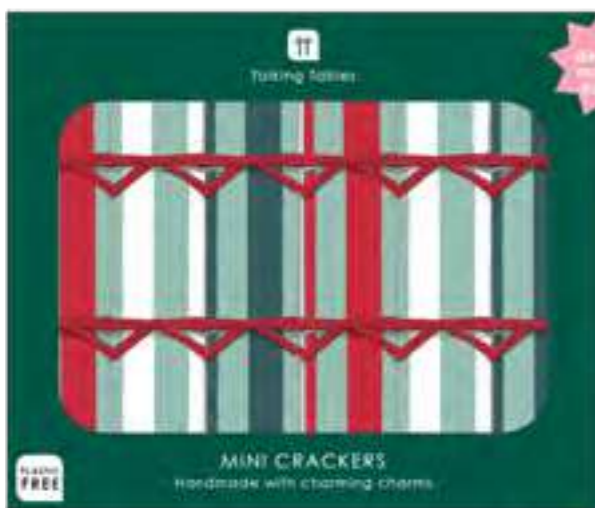

CRACK-HQ-HOLLY-MINI

CRACK-HQ-GOLD-MINI

CRACK-STRIP-MINI

6" mini crackers

BON-NAPKIN-FETE 33CM

FACE-NAPKIN-HB 33CM

RAINB-NAPKIN 33CM

RAINB-CNAPKIN 25CM