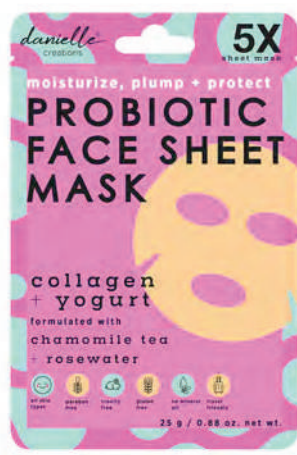

Probiotic Face Mask

Sku Code: DC8706PBS
Pack Size: 12
Packaging dimensions: 20 x 17 x 3.8cm