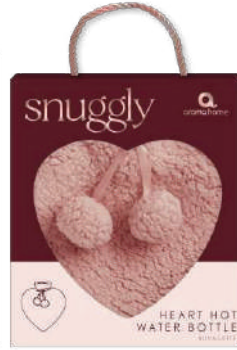

NEW

burgundy

warm