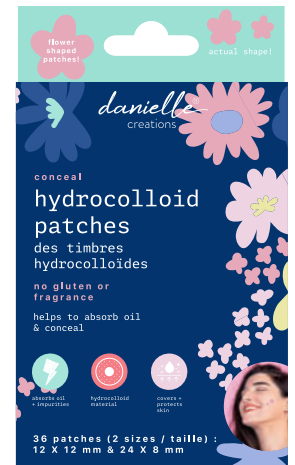

Sku Code: DC8706PBS  
Pack Size: 12  
Packaging dimensions: 20 x 17 x 3.8cm

Kombucha Face Mask

Sku Code: DC8706KMS  
Pack Size: 12  
Packaging dimensions: 20 x 17 x 3.8cm

Hydrocolloid Blemish Patches

Sku Code: D1736FL  
Pack Size: 36  
Packaging dimensions: 16.7 x 9.6 x 1.5cm