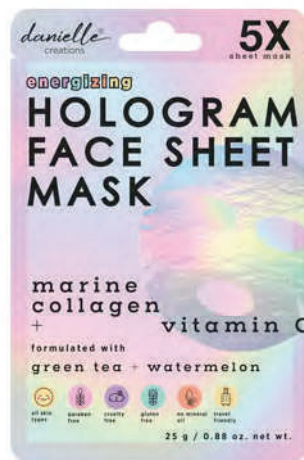

Sku Code: DC8711HAHN  
 Pack Size: 6  
 Packaging dimensions: 20x17x3.8cm

6 Pair Hydrogel Under Eye Masks - Vitamin C

Sku Code: DC8711VCHN  
 Pack Size: 6  
 Packaging dimensions: 20x17x3.8cm

5 Pair cucumber Eye Pads

Sku Code: DC8737CUHN  
 Pack Size: 6  
 Packaging dimensions: 20x17x3.8cm

5 Pair orange Eye Pads

Sku Code: DC8737VCHN  
 Pack Size: 6  
 Packaging dimensions: 20x17x3.8cm

Hologram Face Mask

Sku Code: DC8706HOS  
 Pack Size: 12  
 Packaging dimensions: 20 x 17 x 3.8cm