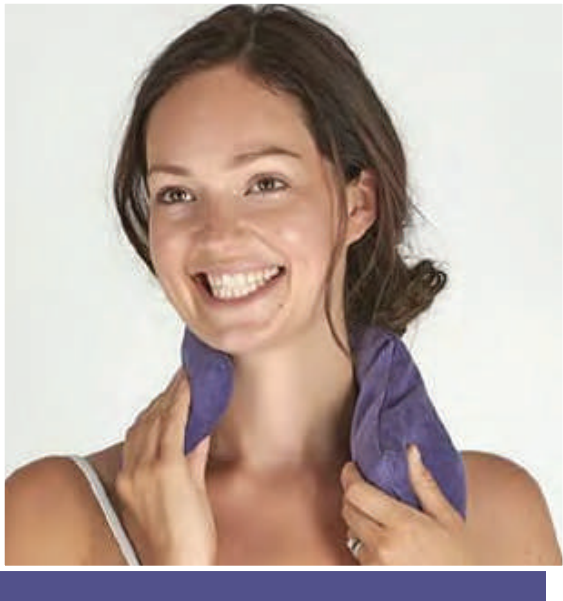

# Relaxing BODY WRAPS

LAST CHANCE TO BUY

Our Relaxing Microwaveable Body Wraps are a great way to ease aches and pains, soothe sore muscles and aid relaxation. Filled with natural flaxseed that's fragranced with lavender oil and boxed beautifully for the perfect wellness gift.