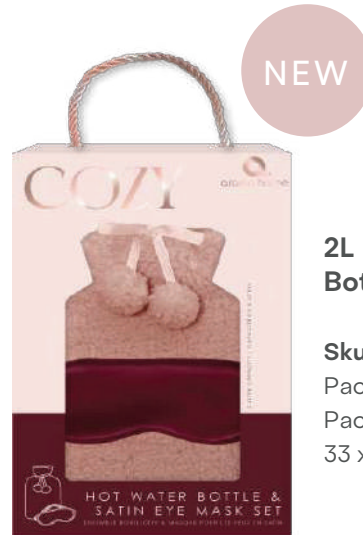

**Faux Eye Mask & Socks Gift Set**  
Socks & Eye Mask

**Sku Code: AH0216CR**  
Sock Size: Fits all up to UK 7  
Pack Size: 6  
Dimensions: 20cm x 14cm x 4 cm

**2L Faux Fur Hot Water Bottle and Eye Mask Burgundy**