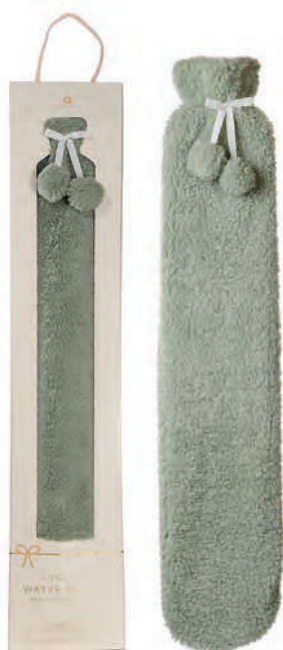

NEW

**Burgundy Faux Fur Long Hot Water Bottle**

**Sku Code: AH0340RD**  
 Pack Size: 6  
 Packaging dimensions: 15 x 5.5 x 76cm

FREE WITH PURCHASE

Display Unit

**Mint Teddy Bouclé Long Hot Water Bottle**

**Sku Code:** AH0090MT  
**Pack Size:** 6  
**Capacity:** 2L  
**Product Dimensions:**  
 76cm x 14.5cm x 2 cm  
**Packaging dimensions:**  
 76.5cm x 15.5cm x 5.08cm