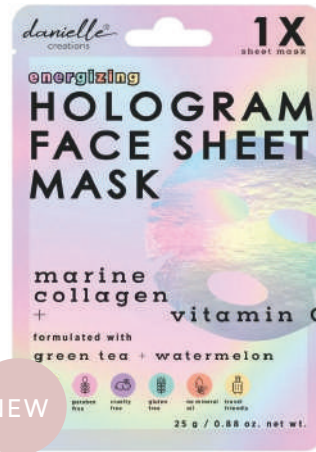

Hologram Face Mask

Sku Code: DC8706HOHN
Pack Size: 12
Packaging dimensions: 20 x 17 x 3.8cm