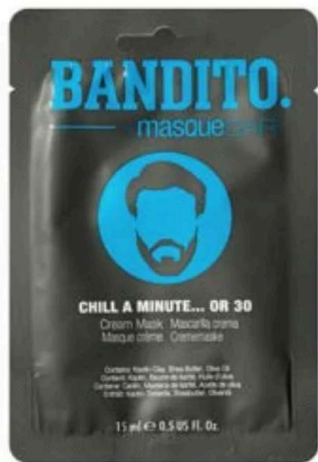

MADE IN
KOREA
한국에서 제조됨

BANDITO.

by masqueBAR™

BANDITO by masqueBAR brings targeted skincare with attitude. These masks are packed with powerful ingredients to *hydrate, smooth, and refresh*—whether you're gearing up for a night out or kicking back after a long day.

NEW
BRAND
ALERT

INTRODUCING
OUR NEW RANGE OF
KOREAN
SKINCARE

1 Bandito Chill a Minute...or 30 Cream Mask

SKU Code: LB00383
Pack size: 12
Packaging dimensions:
14.98 x 10.16 x 0.25 cm