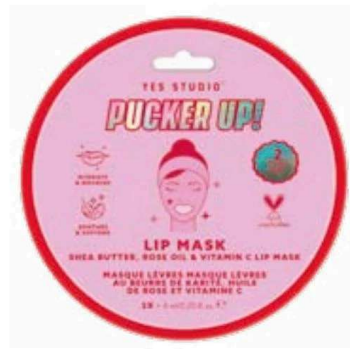

Sku Code: YSLBCS05P

Pack size: 12

Packaging dimensions: 20.7cm x 2.2cm x 12.7cm

**NEW**

**4 Lip Balm CDU**

Includes: 5 x Cherry, 5 x Coconut, 5 x Pineapple, 5 x Watermelon & 5 x Peach.

Sku Code: YSLBCDUP

Pre-filled CDU: 25 pieces

Packaging dimensions: 15.4cm x 13.5cm

**BATH & BODY**

**NEW**

**5 Under Eye Masks - 2pk**

Green Tea, Rose Water & Hyaluronic Acid

Sku Code: YSEM012P

Pack size: 6

Packaging dimensions:

16 x 16 x 4.6cm

**NEW**

**6 Lip Mask - 2pk**

Shea Butter, Rose Oil & Vitamin C

Sku Code: YSLM012P

Pack size: 6

Packaging dimensions:

16 x 16 x 4.6cm

**NEW**

**7 Bootie Foot Mask - 1 Pair**

Pink Grapefruit, Shea Butter & Aloe Vera

Sku Code: YSFM012O

Pack size: 6

Packaging dimensions:

16 x 16 x 4.6cm

**NEW**