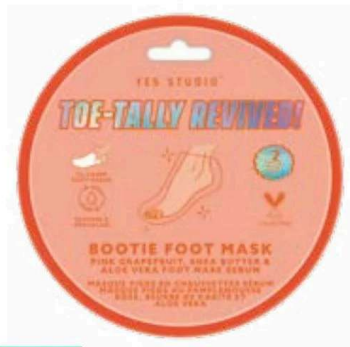

16 x 16 x 4.6cm

**NEW**

**6 Lip Mask - 2pk**

Shea Butter, Rose Oil & Vitamin C

Sku Code: YSLM012P

Pack size: 6

Packaging dimensions:

16 x 16 x 4.6cm

**NEW**

**7 Bootie Foot Mask - 1 Pair**

Pink Grapefruit, Shea Butter & Aloe Vera

Sku Code: YSFM012O

Pack size: 6

Packaging dimensions:

16 x 16 x 4.6cm

**NEW**