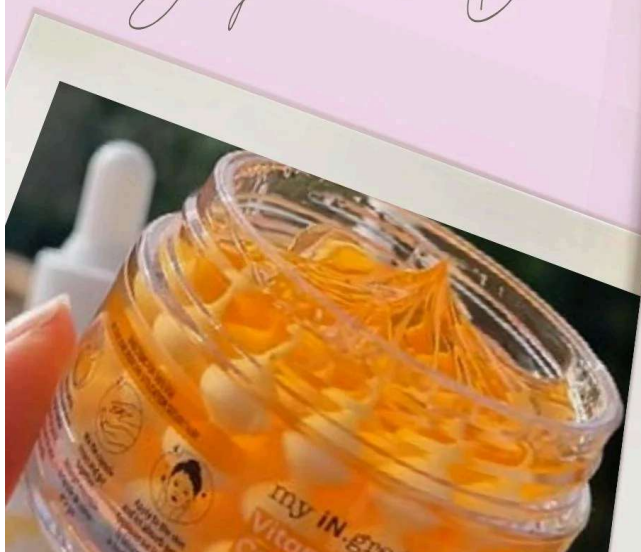

Following our acquisition of the **Look Beauty Group** in 2025—**My Ingredients, Masque Bar, and Animalz**—we continue to expand our **Made in Korea** skincare offering. New launches align closely with leading K-beauty trends for 2026, including **PDRN** for skin repair and hydration, and **Tranexamic Acid** for brightening and addressing uneven skin tone. These innovations build on the success of our collagen colour-changing mask, a global bestseller known for delivering a sought-after “glass skin” effect.

Completing the catalogue are new launches across **Danielle, Erase Your Face, and Aroma Home**, alongside a curated **Top 10** selection highlighting the products we expect to be standout performers in the year ahead.

We are proud to tell you that **Upper Canada remains in a position of strength**, delivering growth in 2025 and entering 2026 with confidence. This is underpinned by the continued support of you, our loyal retail partners and our ongoing investment in **product development, design, and innovation**.

We look forward to continuing our partnership with our valued retail customers across the UK and Europe, and we sincerely thank you for your ongoing support and hope your businesses stay strong, resilient and poised for growth in 2026.

Warm regards,

Stephen & Ben