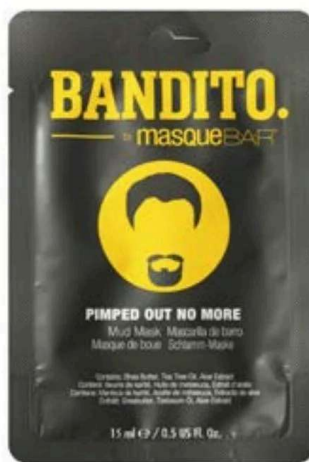

NEW  
BRAND  
ALERT

INTRODUCING  
OUR NEW RANGE OF  
KOREAN  
SKINCARE

1 Bandito Chill a Minute...or 30 Cream Mask

SKU Code: LB00383  
Pack size: 12  
Packaging dimensions:  
14.98 x 10.16 x 0.25 cm

2 Bandito Pimped Out No More Mud Mask