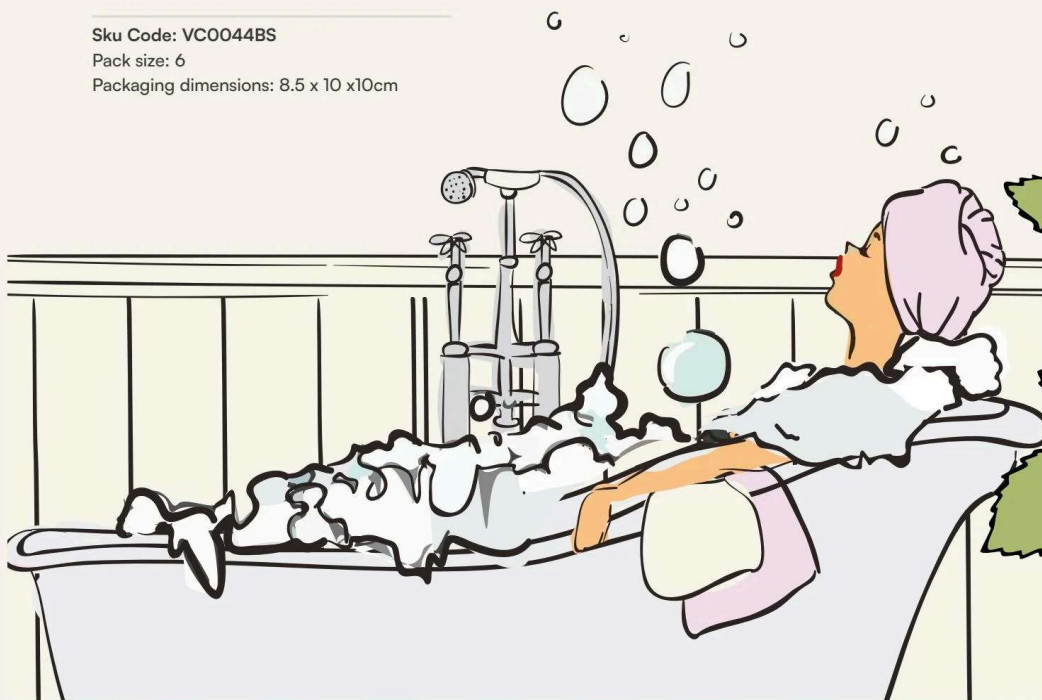

# Ditsy Rose Collection

**1 Rose Manicure Purse**

Sku Code: 2MPROS  
 Pack size: 6  
 Packaging dimensions: 13 x 12 x 1 cm

**2 2 Pair Exfoliating Gloves**

Sku Code: 11SEGROS  
 Pack size: 6  
 Packaging dimensions: 12.5 x 26 x 3 cm