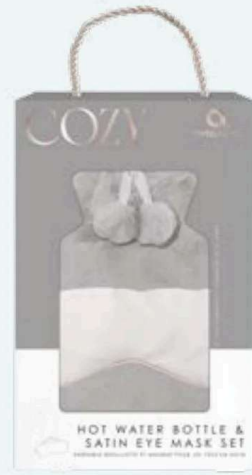

**NEW**

**10 Grey Heart Hot Water Bottle**

Includes: 1L Hot Water Bottle

**Sku Code: AH406HGHW**

Pack Size: 6

Packaging dimensions: 33 x 5 x 21 cm

**11 2L Faux Fur Hot Water Bottle and Eye Mask Grey**

**Sku Code: AH0336GF**