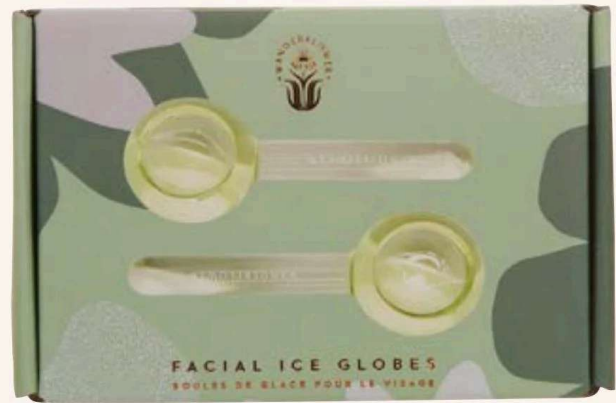

2 Wanderflower Ice Globes x2

Sku Code: WFL0059IG

Pack size: 12

Packaging dimensions: 18.5 x 13 x 5.5 cm