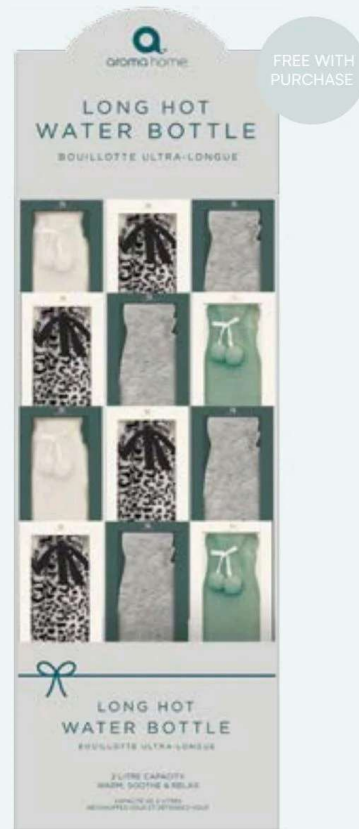

6 Hot Water Bottle FSDU

Sku Code: AH0341GY
Pack size: 6
Product dimensions: 15 x 39 x 6 cm