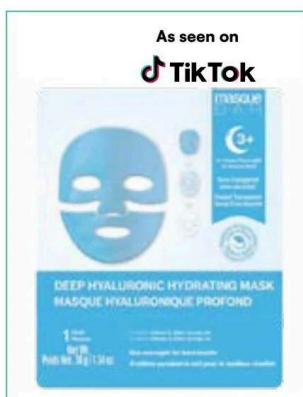

# masqueBAR™

**3+ Hours/  
Over Night**

**BEST  
SELLER**

1 Masque Bar Deep  
Collagen Glow Mask

SKU Code: LB00130  
Pack size: 12  
Packaging dimensions:  
18.9 x 15.4 x 0.01 cm

As seen on

Elevate your skincare routine with the Masque BAR **Deep Collagen Glow Mask** with Hyaluronic Acid. This overnight Korean face mask is formulated with **ultra-low molecular weight hydrolyzed collagen**, designed to penetrate deeply into your skin, promoting firm, youthful-looking skin.