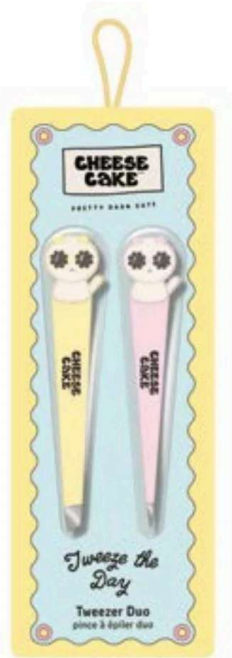

**9 1pc Fuzzy Embroidered Eyemask**  
Pink

Sku Code: CK0007PK  
Pack size: 6  
Dimensions: 19 x 19 cm

*beauty tools*

**1 6pc Nail File Set**

Multi-colour

**SKU Code:** CK0012MC

Pack size: 6

Dimensions: 28.8 x 13.8 x 0.3cm