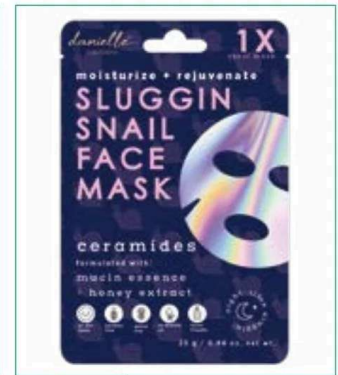

NEW

12 Slugging Sheet Mask
1pcs

SKU Code: DC0261SLSM
Pack size: 12
Packaging dimensions:
20 x 17 x 3.8 cm