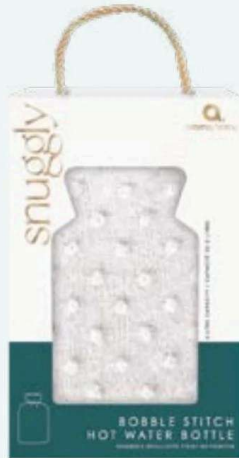

**4 2L Bobble Knit Hot Water
Bottle - Cream**

Sku Code: AH0120BS
Pack Size: 6
Packaging dimensions:
33 x 5 x 21 cm