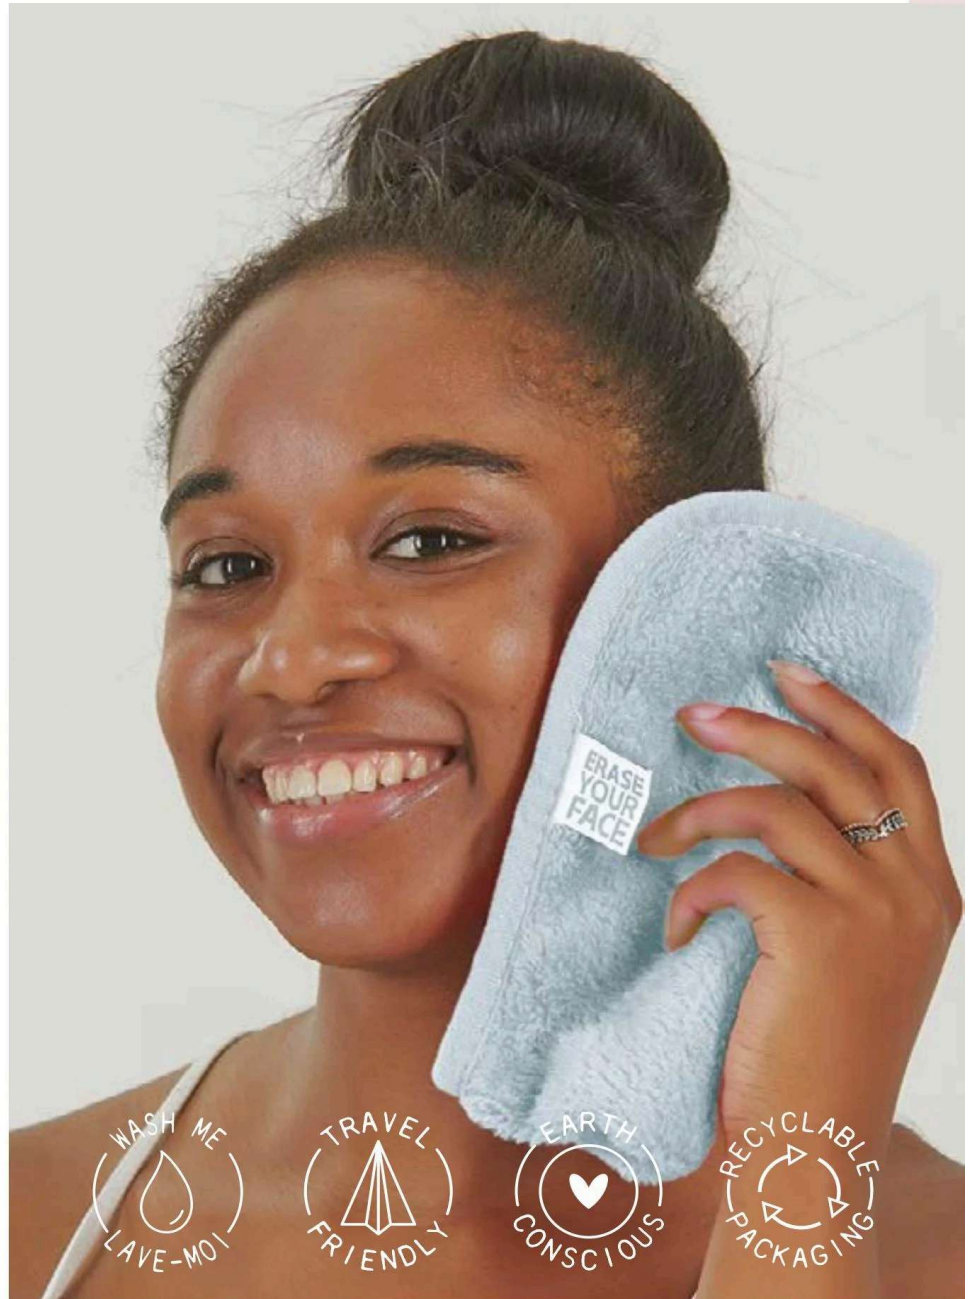

13 Makeup Removing Pads

4 Pk, Pink, Nude, Green & Grey

Sku Code: EYF0006PK  
 Pack size: 4  
 Packaging dimensions: 12.5 x 12.5 x 2.5 cm

14 Makeup Removing Pads

4 Pk, Bright Pink, Turquoise, Pink & Black

Sku Code: D8098B  
 Pack size: 4  
 Packaging dimensions: 12.5 x 12.5 x 2.5 cm